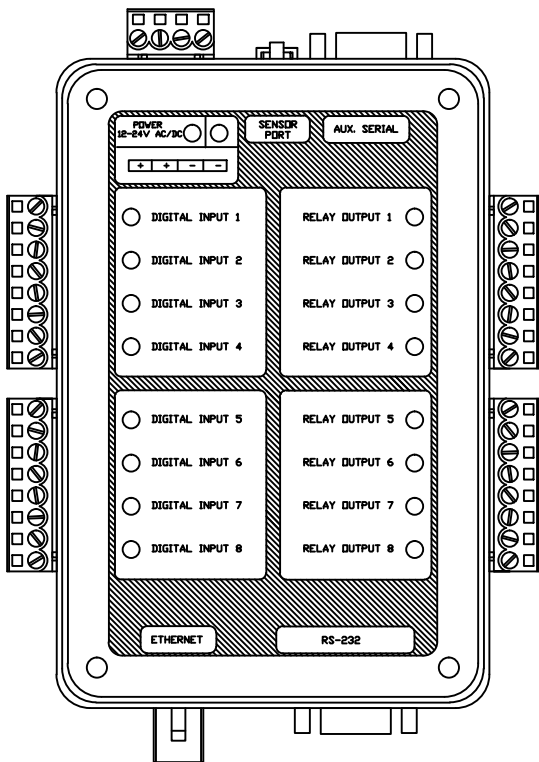

POWER 4ROUT

10V ANALOG

4-20MA ANALOG

MODEL 410

MODEL 412

MODEL 414