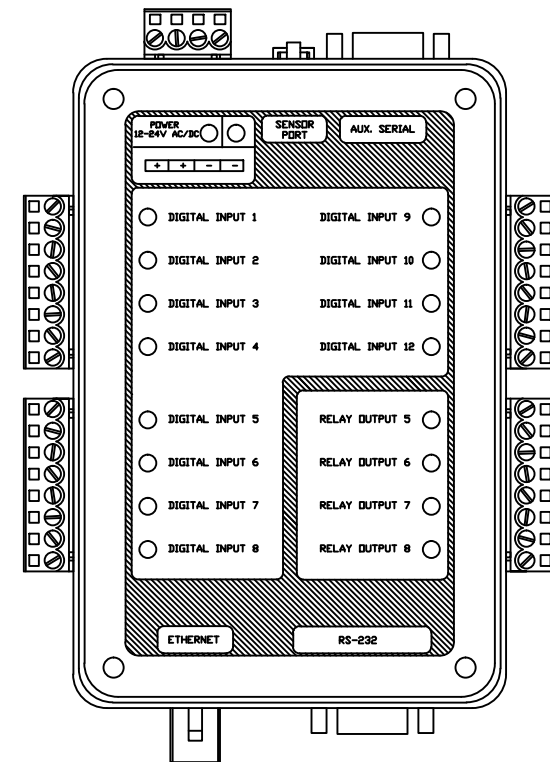

POWER 4ROUT

10V ANALOG

4-20MA ANALOG

MODEL 410

MODEL 412

MODEL 414