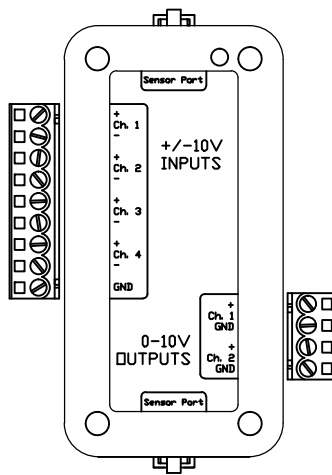

POWER 4ROUT

10V ANALOG

4-20MA ANALOG

MODEL 410

MODEL 412

MODEL 414