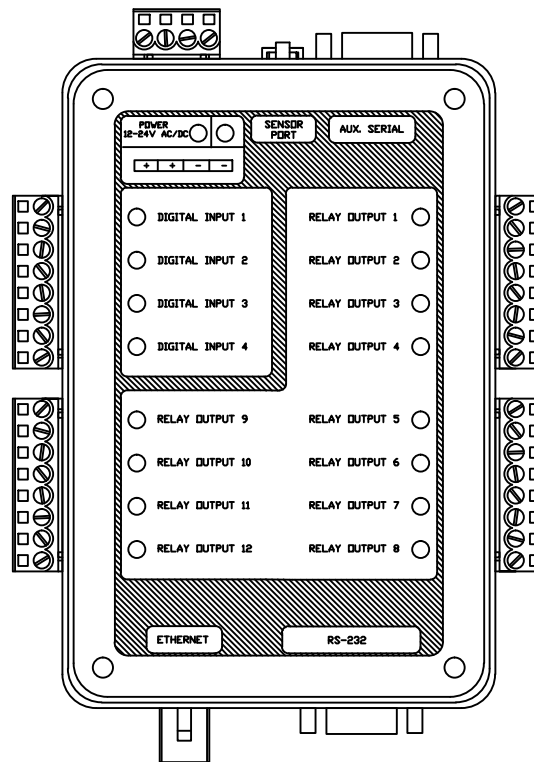

POWER 4ROUT

10V ANALOG

4-20MA ANALOG

MODEL 410

MODEL 412

MODEL 414